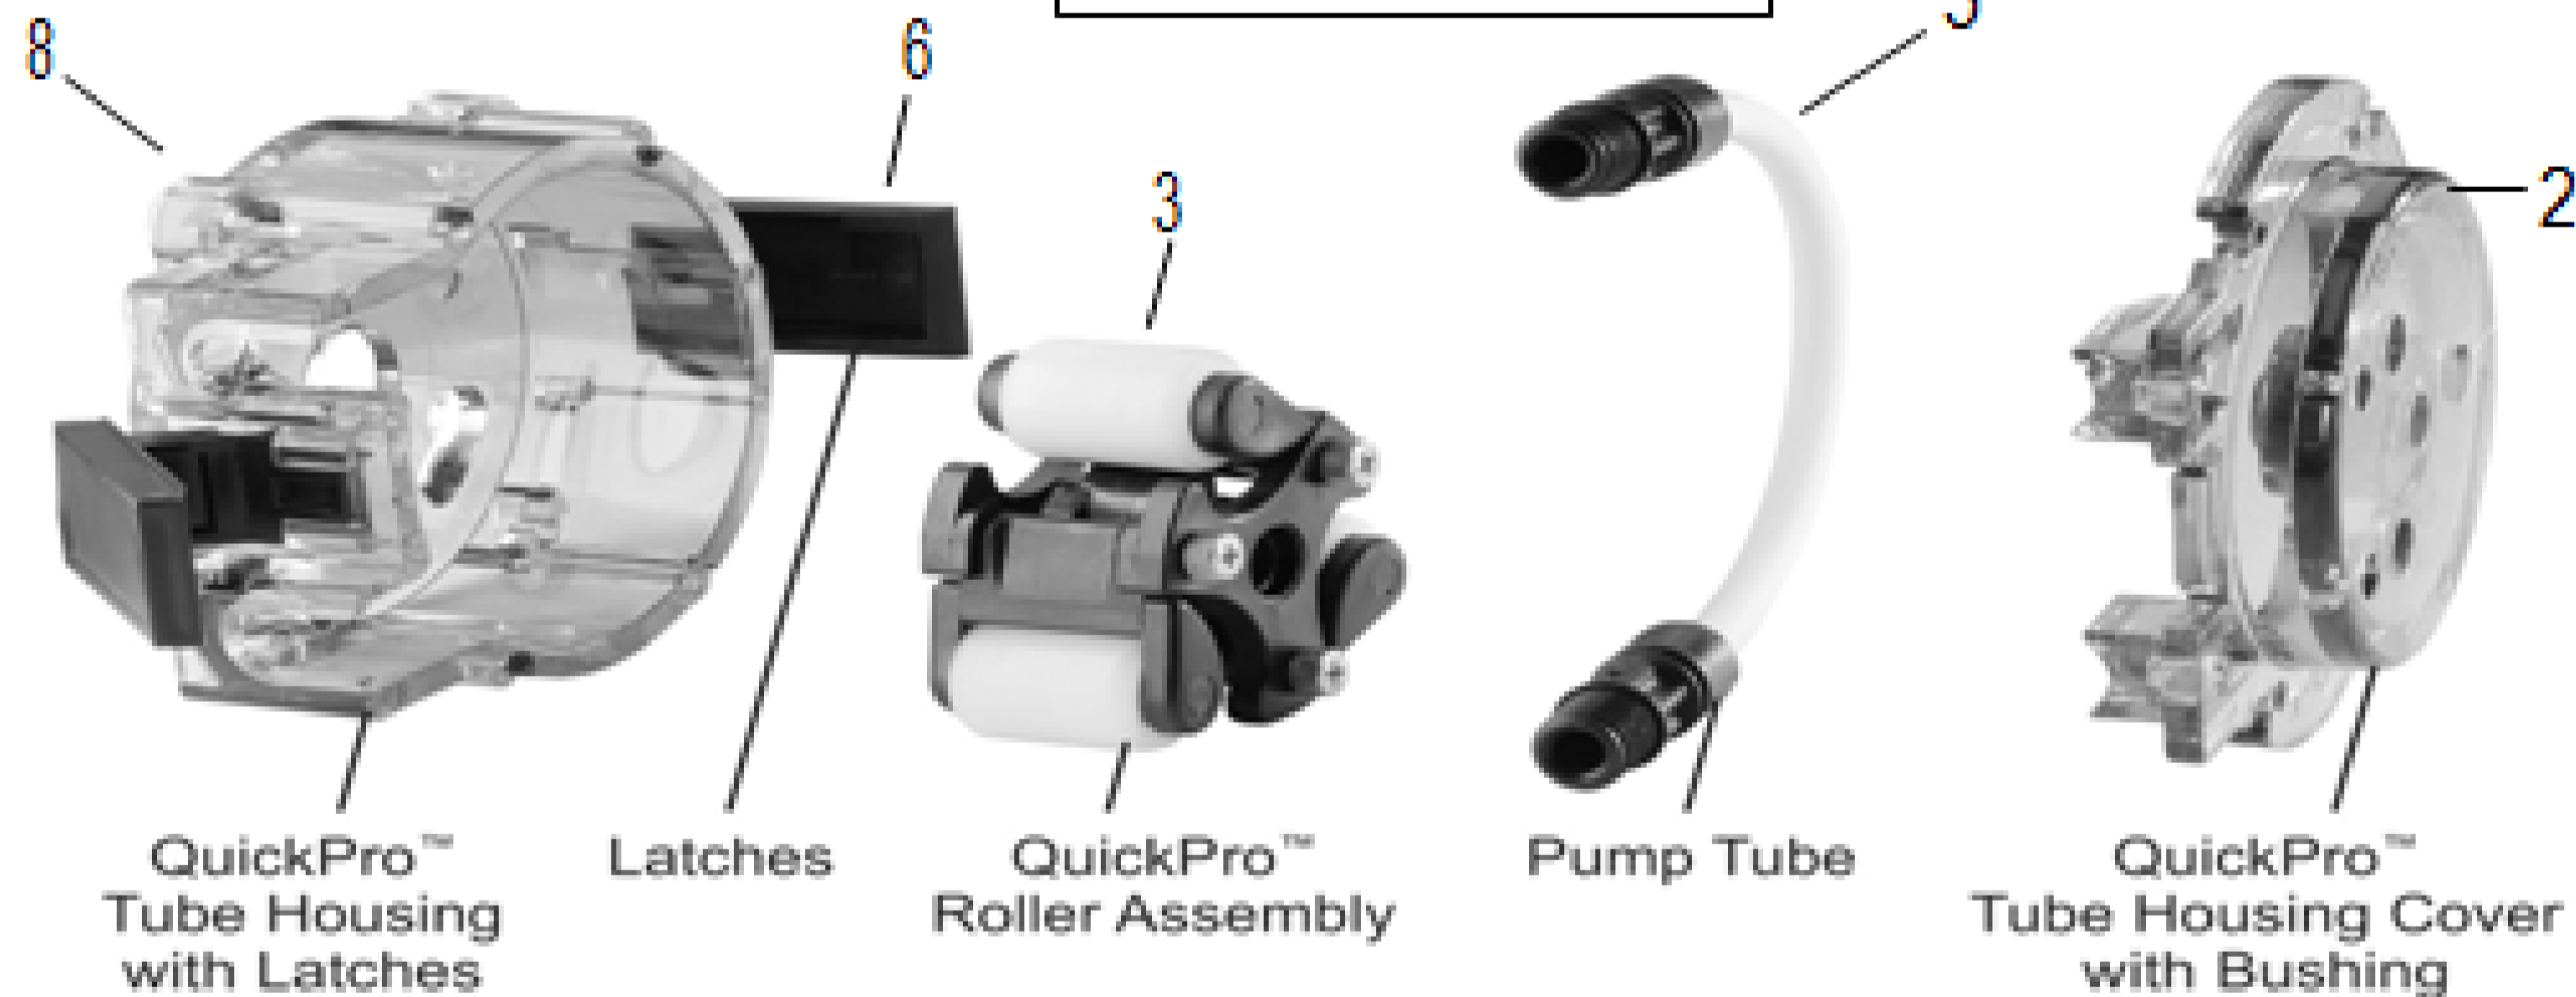

## Feed Tube Assemblies

Feed Tube Assembly w/Ends (pkg. of 2)  
 Feed Tube Assembly w/Ends (pkg. of 5)

NOTE:  
 "x" should be replaced  
 with tube size

UCCP20x \$39.68  
 MCCP20x 86.30

## Feed Tube Housing Parts

Standard Rollers

Roller Assembly

		Part #	List Price
8	Tube Housing Only (Package of 1)	UCCP400	\$37.79
9	Roller Assembly (Package of 1) - Prior to May 2011	UC3ASYD	41.30
7	Standard Roller - Prior to May 2011	CP33000	3.62
	Roller Shaft Bushing - Prior to May 2011	CP31RSB	1.04
5	Feed Tube Assembly w/Ends (pkg. of 2)	UCCP20x	39.68
5	Feed Tube Assembly w/Ends (pkg. of 5)	MCCP20x	88.49
2	Tube Housing Cover Bushing Included (Package of 1)	UCCP100	28.24
1	Cover Screw "B" (Package of 10)	UCCPSOB	8.25
	Cover Screw "B" (Package of 24)	MCCPSOB	11.31
	Adapter Tube Housing Cover (Package of 1) 2nd head of dual	UCDM1A0	56.53
	Adapter Tube Housing Cover (Package of 2) head pump	MCDM1A0	107.96
	Pump Head Service Kit	PSKL0x	53.66