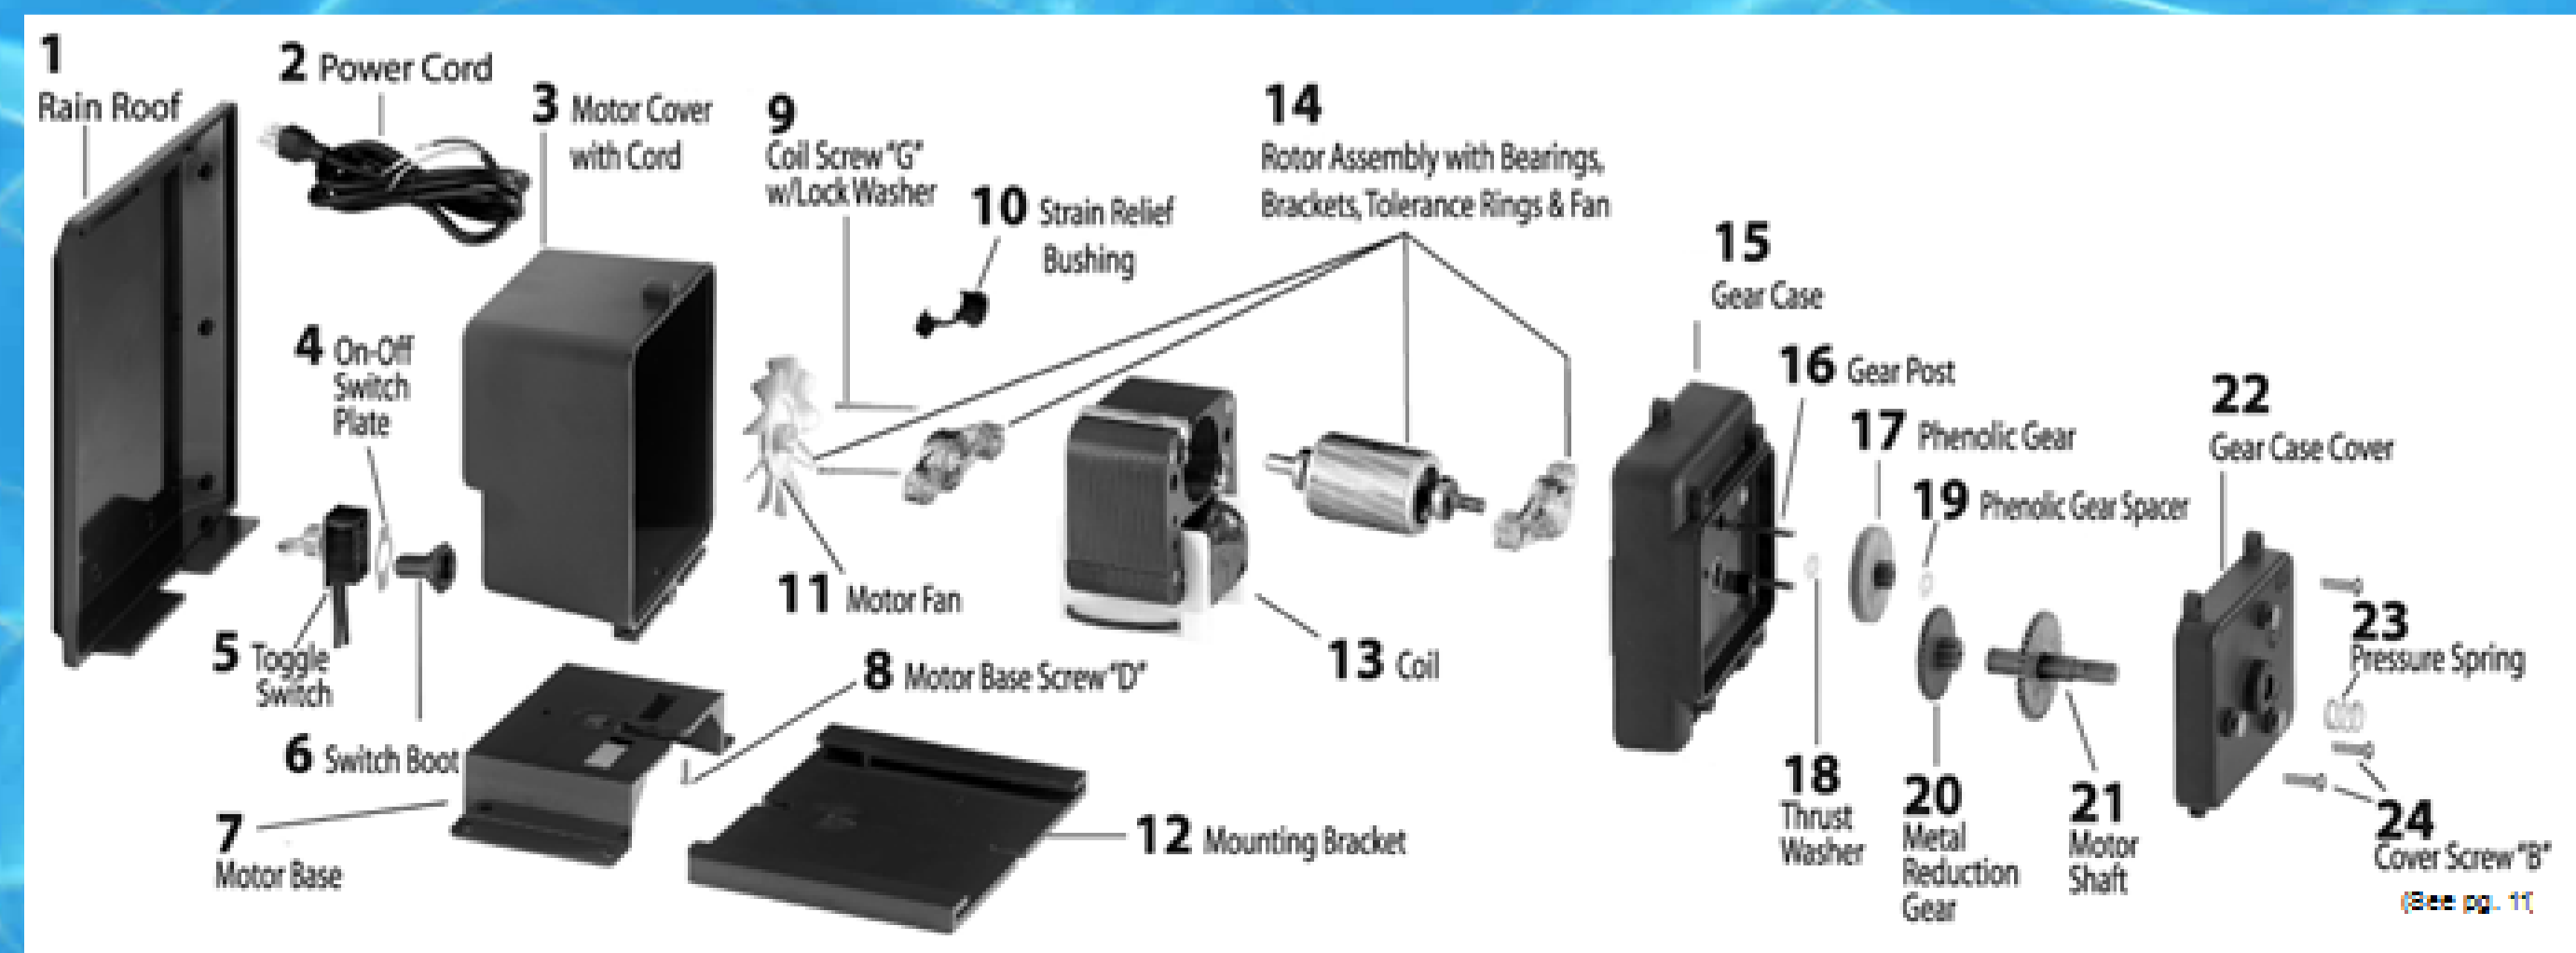

Series 45MP - Complete Gear Motor 120v 60Hz
Series 45MP - Complete Gear Motor 220v 60Hz
Series 85MP - Complete Gear Motor 120v 60Hz
Series 85MP - Complete Gear Motor 220v 60Hz
Series 100DMP - Complete Gear Motor 120v 60Hz
Series 100DMP - Complete Gear Motor 220v 60Hz
Series 170DMP - Complete Gear Motor 120v 60Hz
Series 170DMP - Complete Gear Motor 220v 60Hz

ME6041D	$270.62
ME6042D	270.62
ME6081D	270.62
ME6082D	270.62
DM6041D	272.32
DM6042D	272.32
DM6081D	272.32
DM6082D	272.32